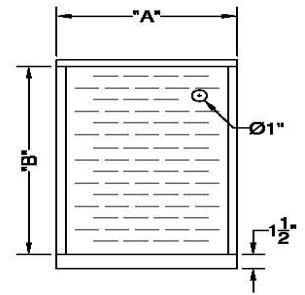

18 Gauge Stainless Steel Underbar Drain Board

- Made of 18-gauge, 304 stainless steel
- 1" Adjustable bullet feet for added stability
- 1" IPS drain connection
- Raised front and side edges contain splashes and overflows

ITEM	LENGTH	DEPTH	
SWBDU-181	1 "	18"	
SWBDU-1818	18"	18"	
SWBDU-18	"	18"	
SWBDU-18 0	0"	18"	
SWBDU-18	"	18"	
SWBDU-18 8	8"	18"	