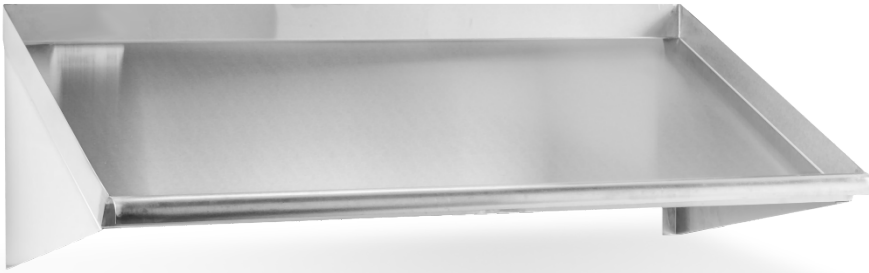

18 Gauge Stainless Steel Slant Shelf

- Made of 18-Gauge, 304 Stainless Steel
- Two 18-Gauge, 304 Stainless Steel Brackets (Mounting Hardware not Included)
- Includes Two Outlet Pipe for Drainage

ITEM	Length	Width	Hight	Slant Shelf Lip
SWSLANT-42-318	22 1/2"	42"	12"	2"