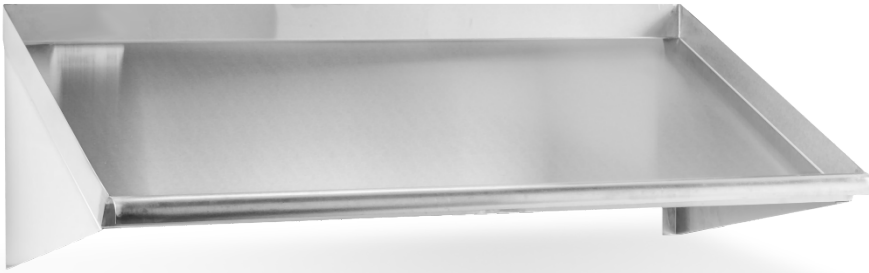

### 18 Gauge Stainless Steel Slant Shelf

- Made of 18-Gauge, 304 Stainless Steel
- Two 18-Gauge, 304 Stainless Steel Brackets (Mounting Hardware not Included)
- Includes Two Outlet Pipe for Drainage

ITEM	Length	Width	Hight	Slant Shelf Lip
SWSLANT-63-318	22 1/2"	63"	12"	2"